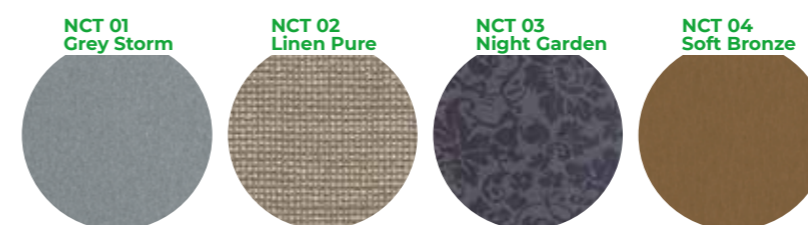

Antibacteriële wanden

Neocompact hout